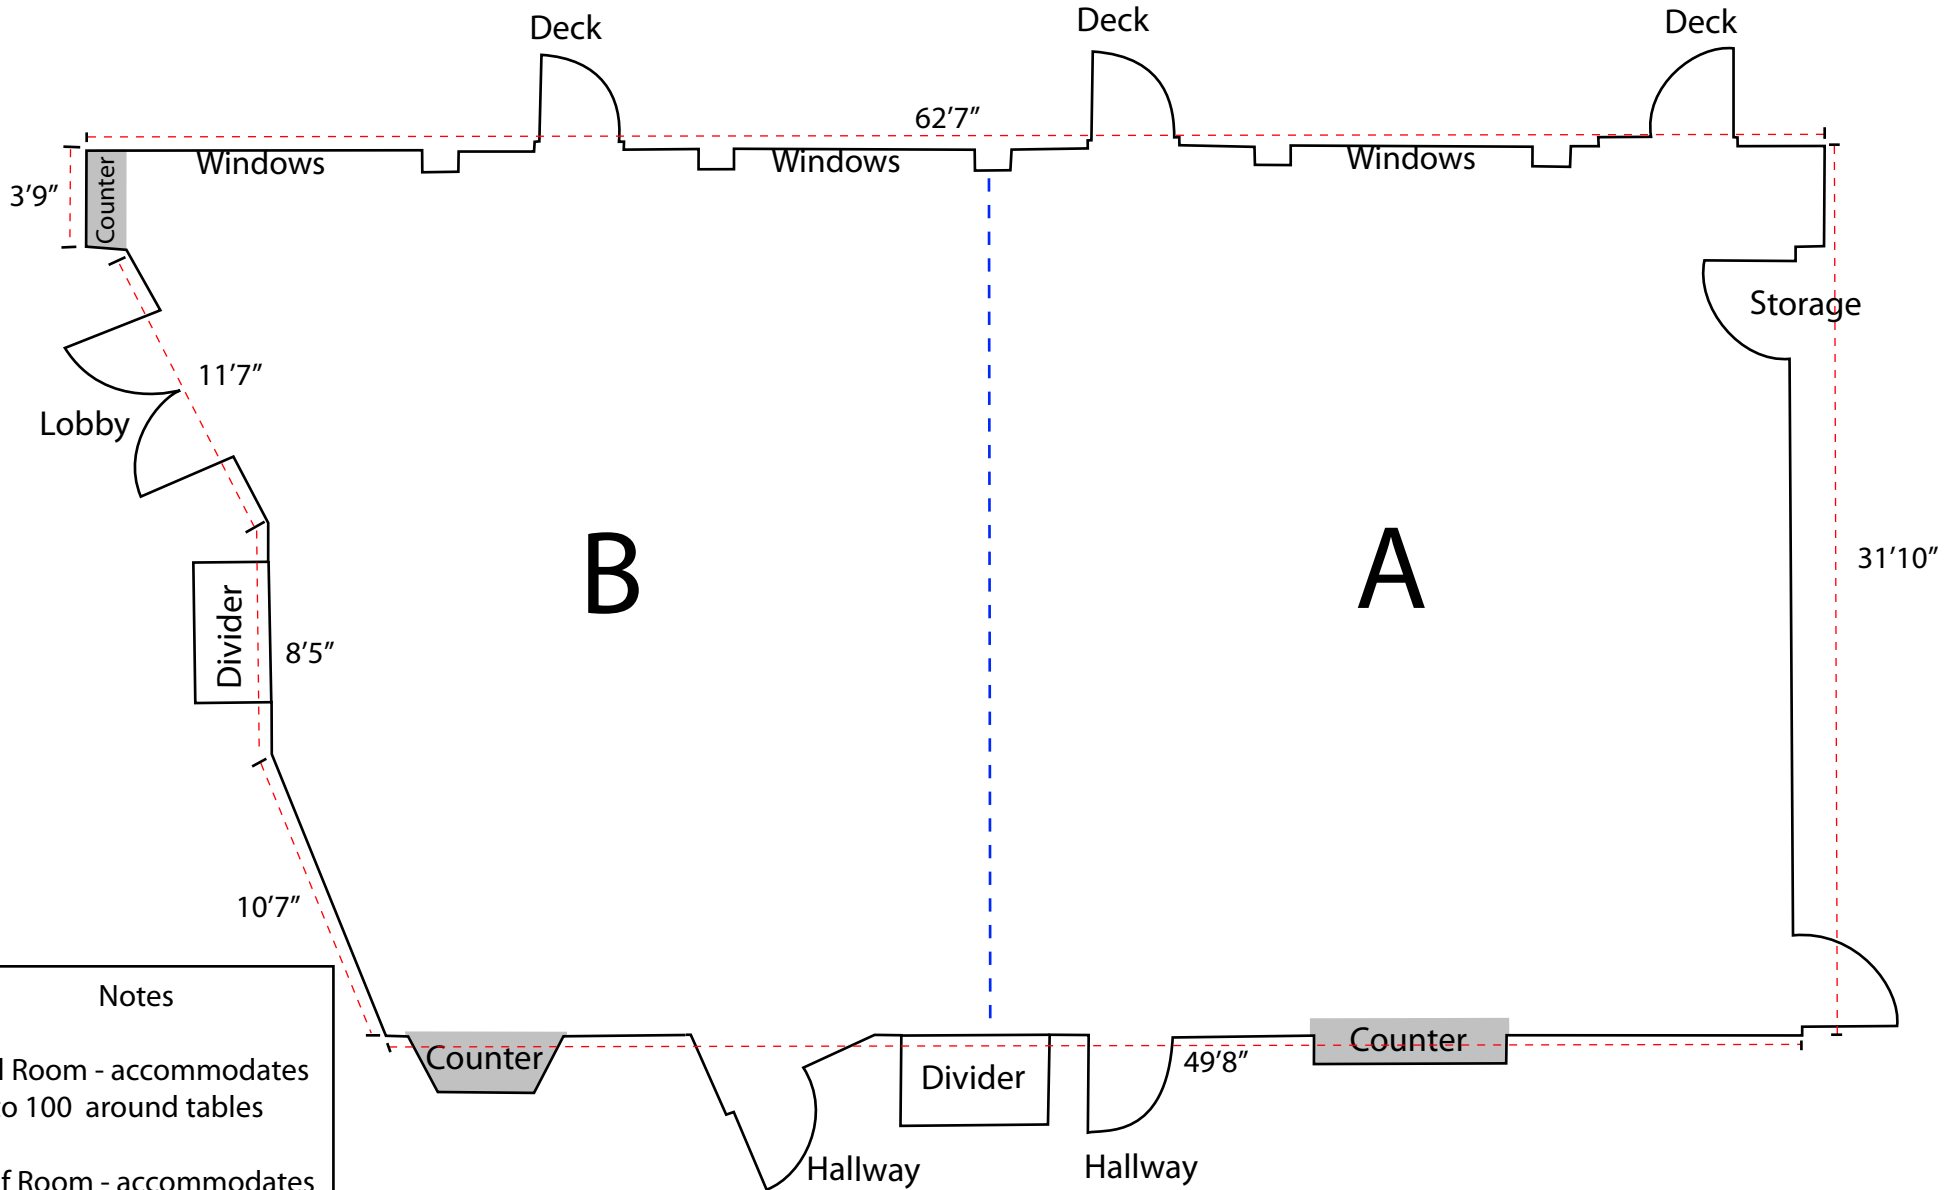

CREC- Multi-Purpose Room

Notes

- Full Room - accommodates up to 100 around tables
- Half Room - accommodates up to 50 around tables